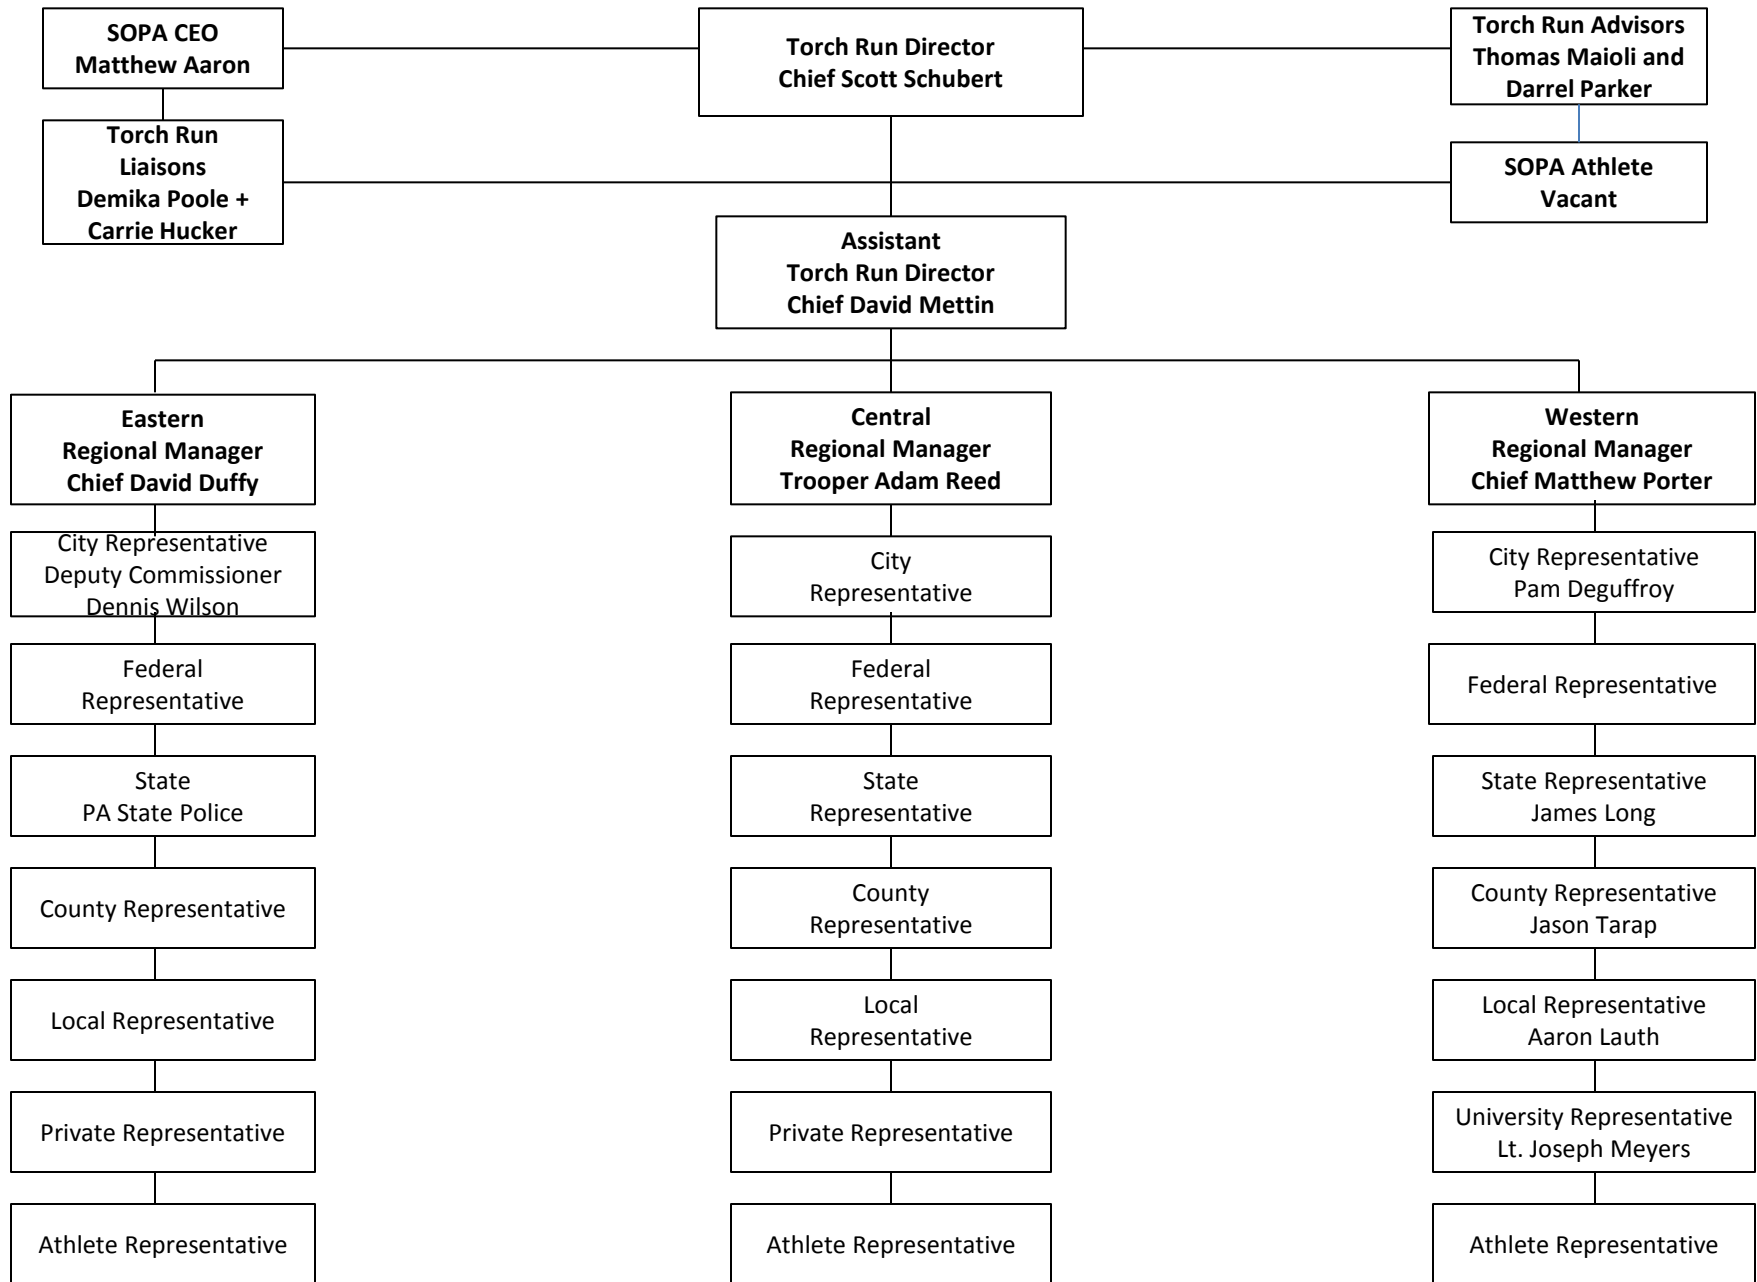

Special Olympics Pennsylvania Torch Run – Executive Structure

Note: Those in bold are part of the PA LETR Executive Committee.